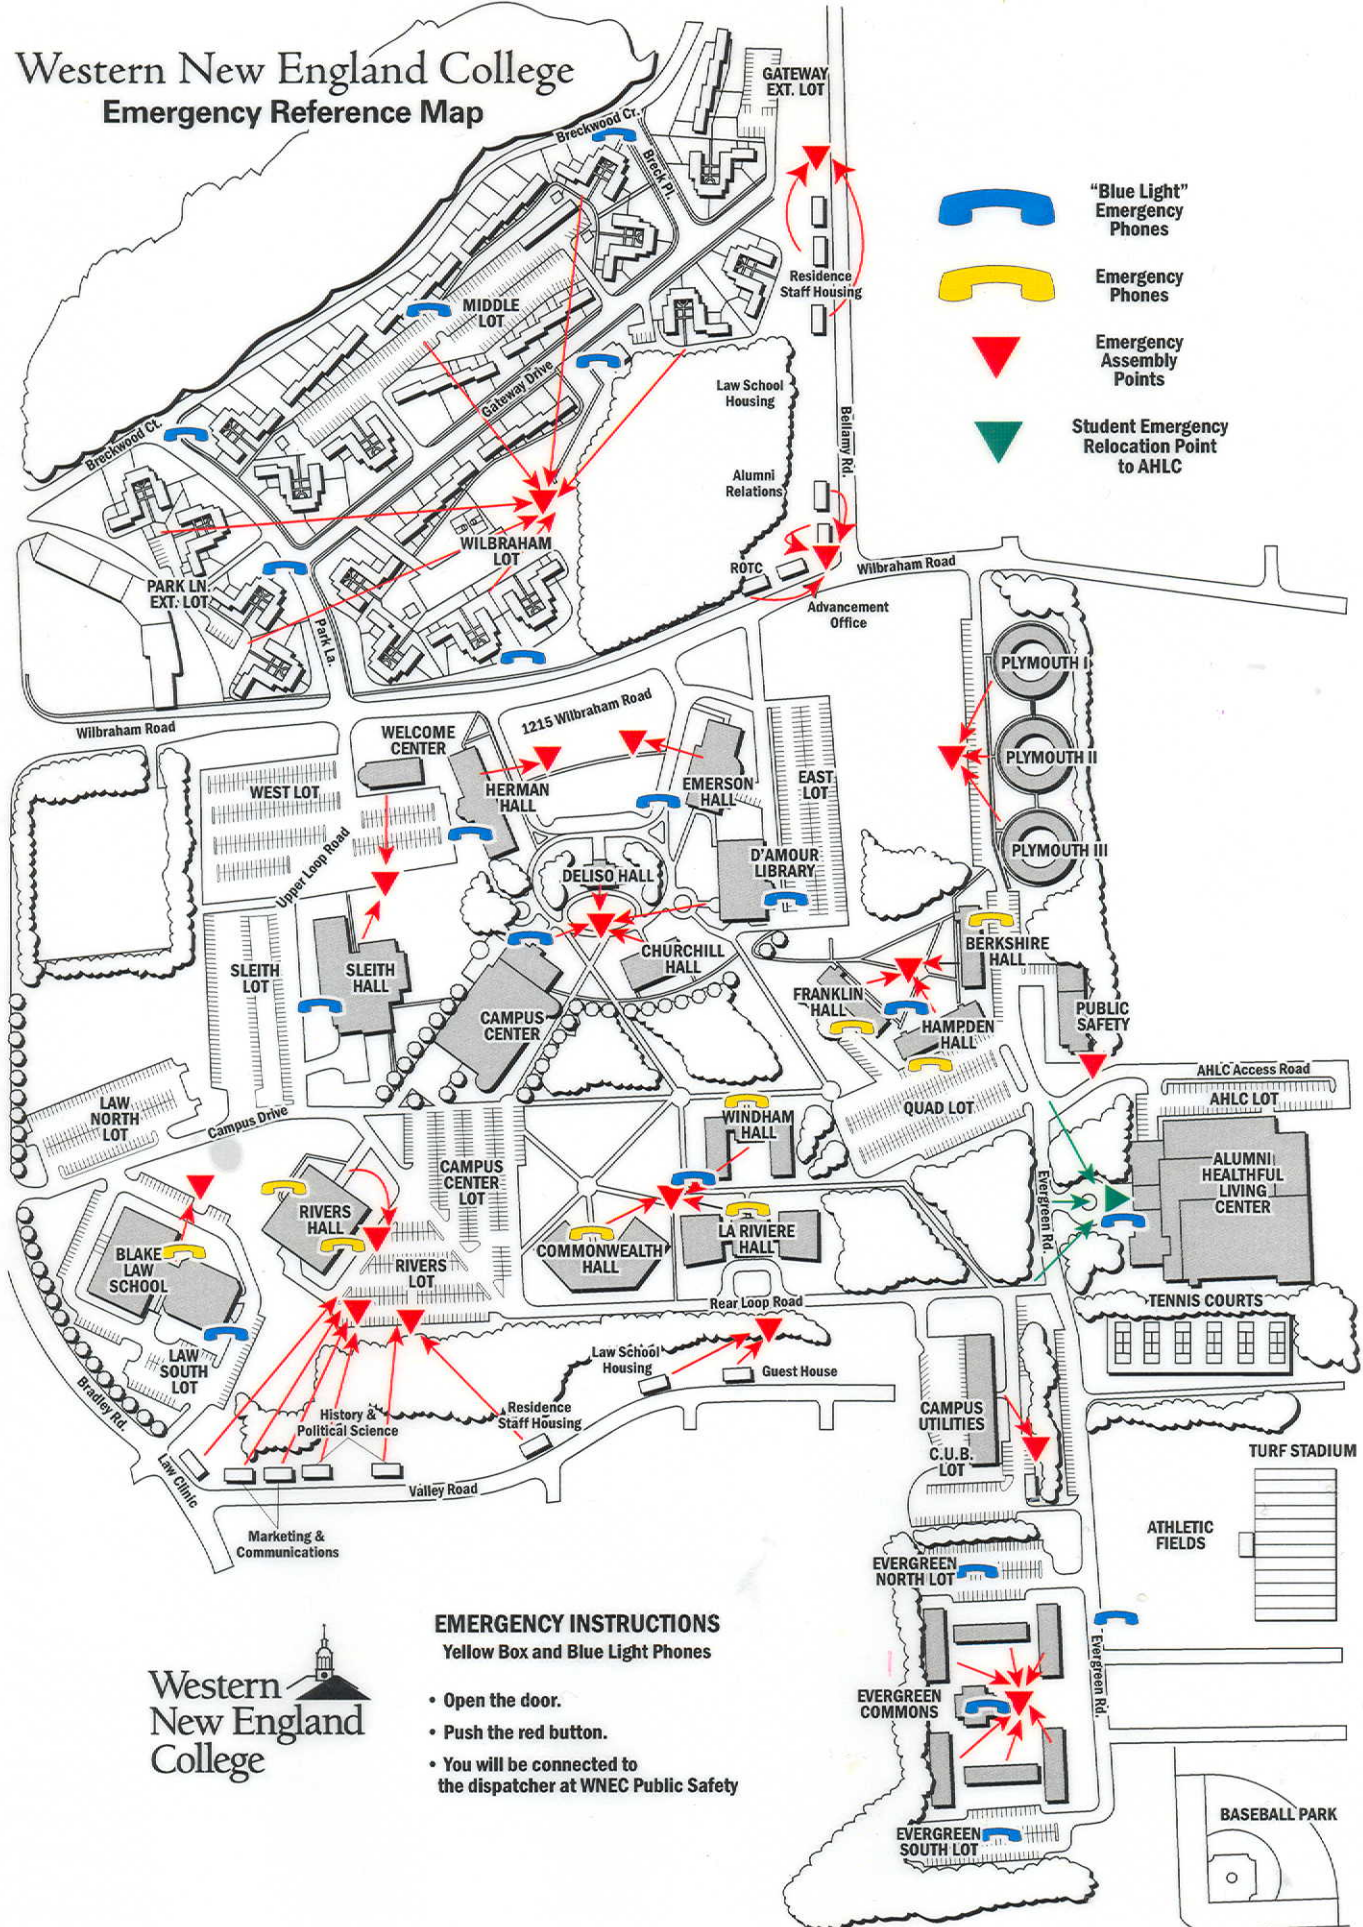

Western New England College Emergency Reference Map

-  "Blue Light" Emergency Phones
-  Emergency Phones
-  Emergency Assembly Points
-  Student Emergency Relocation Point to AHLC

EMERGENCY INSTRUCTIONS

Yellow Box and Blue Light Phones

- Open the door.
- Push the red button.
- You will be connected to the dispatcher at WNEC Public Safety